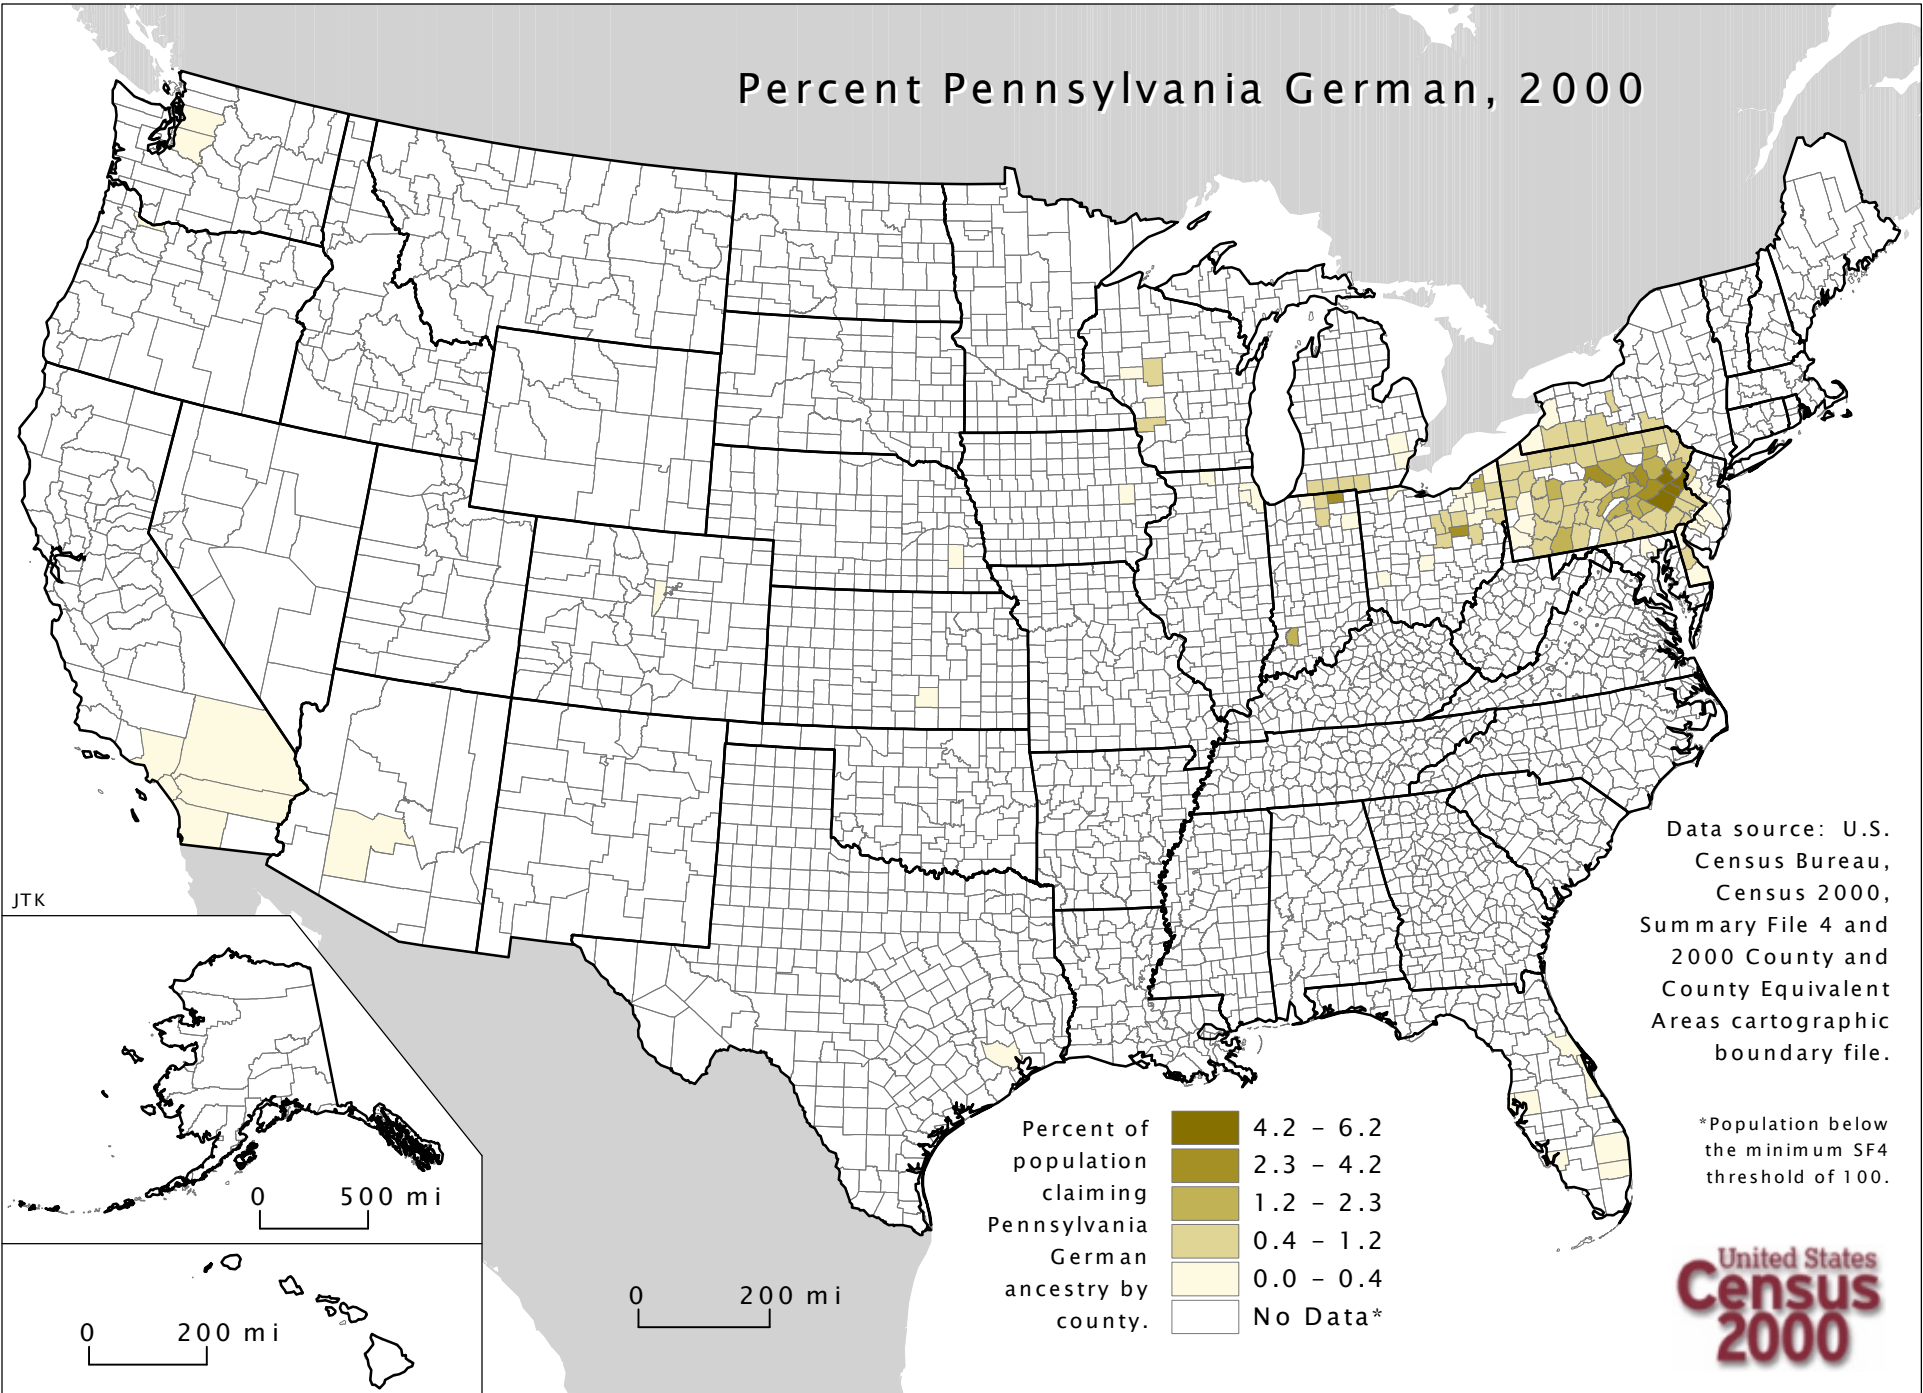

Percent Pennsylvania German, 2000

Data source: U.S. Census Bureau, Census 2000, Summary File 4 and 2000 County and County Equivalent Areas cartographic boundary file.

*Population below the minimum SF4 threshold of 100.

JTK